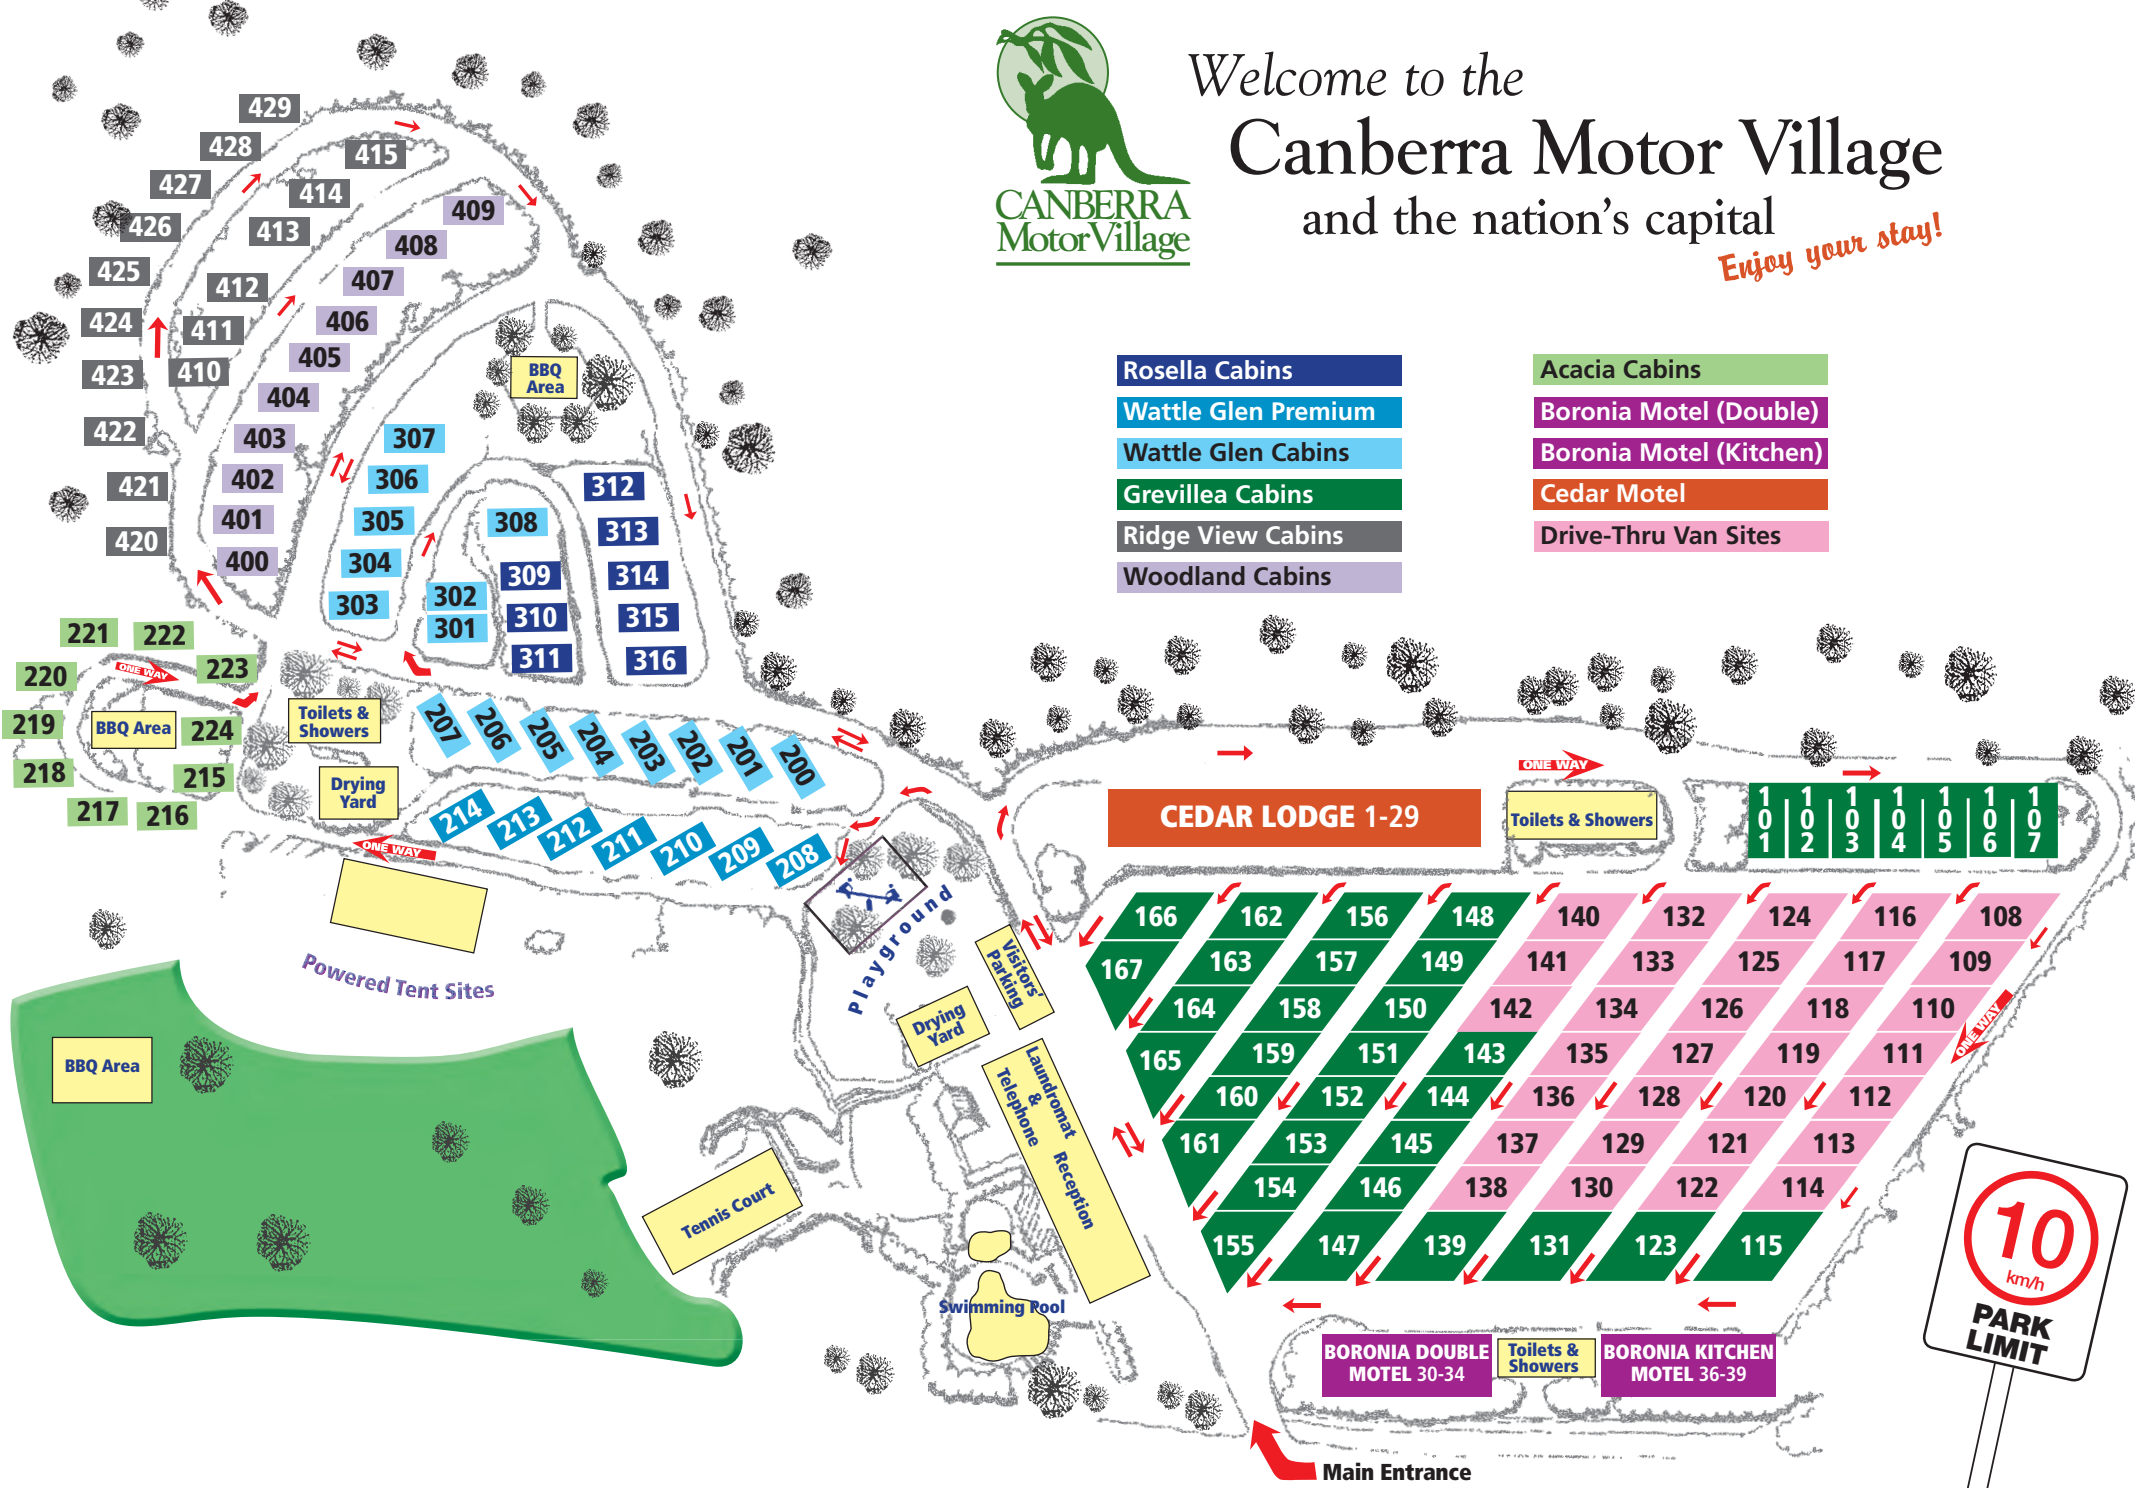

# Welcome to the Canberra Motor Village and the nation's capital

*Enjoy your stay!*

- Rosella Cabins
- Wattle Glen Premium
- Wattle Glen Cabins
- Grevillea Cabins
- Ridge View Cabins
- Woodland Cabins

- Acacia Cabins
- Boronia Motel (Double)
- Boronia Motel (Kitchen)
- Cedar Motel
- Drive-Thru Van Sites

**CEDAR LODGE 1-29**

Toilets & Showers

1	1	1	1	1	1	1
0	0	0	0	0	0	0
1	2	3	4	5	6	7

**BORONIA DOUBLE MOTEL 30-34**   **Toilets & Showers**   **BORONIA KITCHEN MOTEL 36-39**

**Main Entrance**