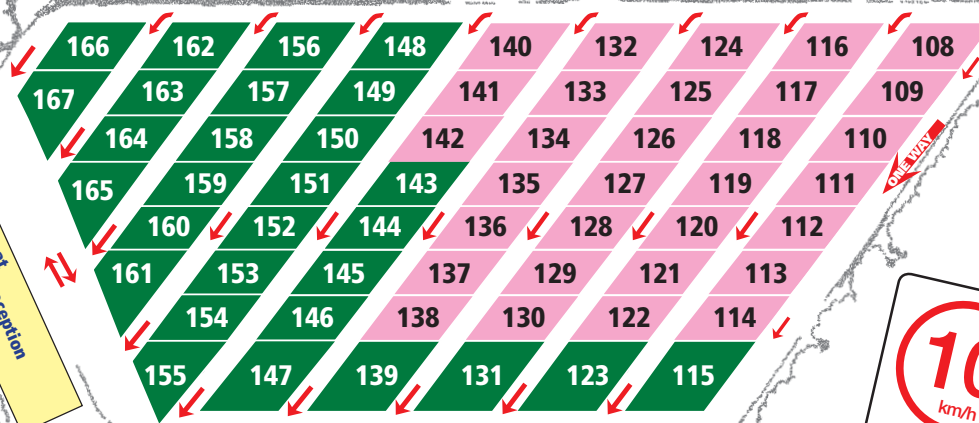

CEDAR LODGE 1-29

Toilets & Showers

1	1	1	1	1	1	1
0	0	0	0	0	0	0
1	2	3	4	5	6	7

BORONIA DOUBLE MOTEL 30-34   **Toilets & Showers**   **BORONIA KITCHEN MOTEL 36-39**